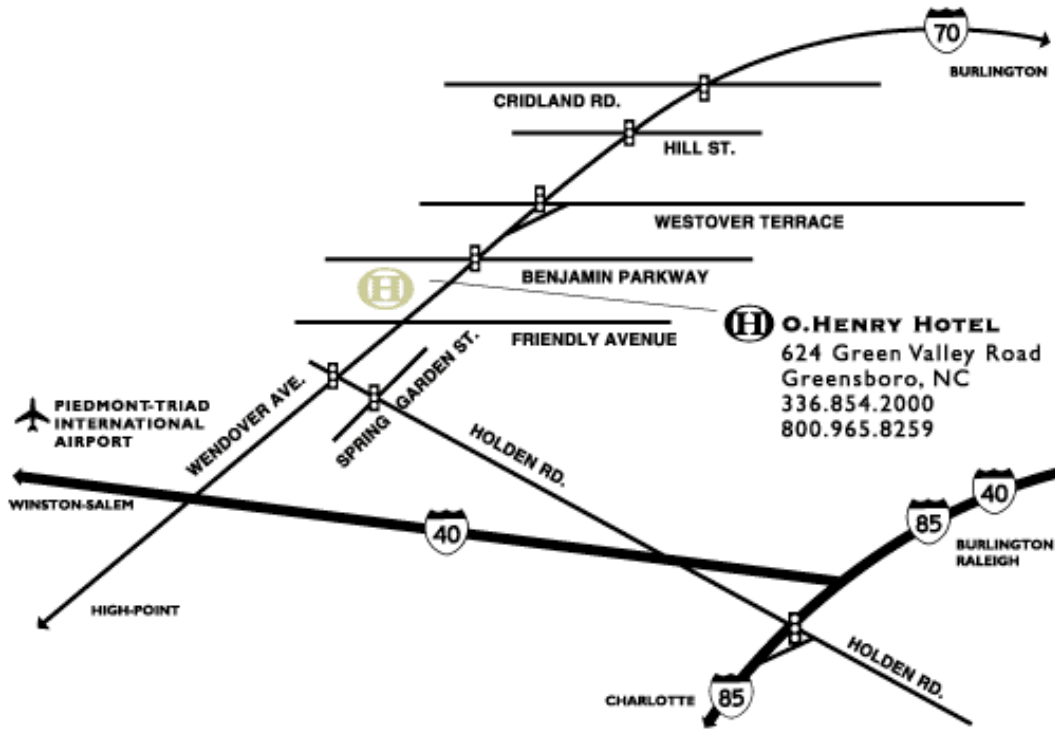

Directions to the O.Henry Hotel

624 Green Valley Road 336.854.2015800.965.8259

Off Wendover Avenue at Benjamin Parkway, at Friendly Center.

O.HENRY HOTEL
624 Green Valley Road
Greensboro, NC
336.854.2000
800.965.8259

FROM I-40: Take Wendover Avenue East follow for approximately 7 miles. Take Benjamin Parkway North exit. Get in the left lane. Turn left at stoplight onto Green Valley Road. The O.Henry Hotel and Green Valley Grill will be on your left.

Greensboro, North Carolina
624 Green Valley Rd.
off Wendover Ave. & Benjamin Pkwy. at
Friendly Center
toll-free 800.965.8259 • 336.854.2000