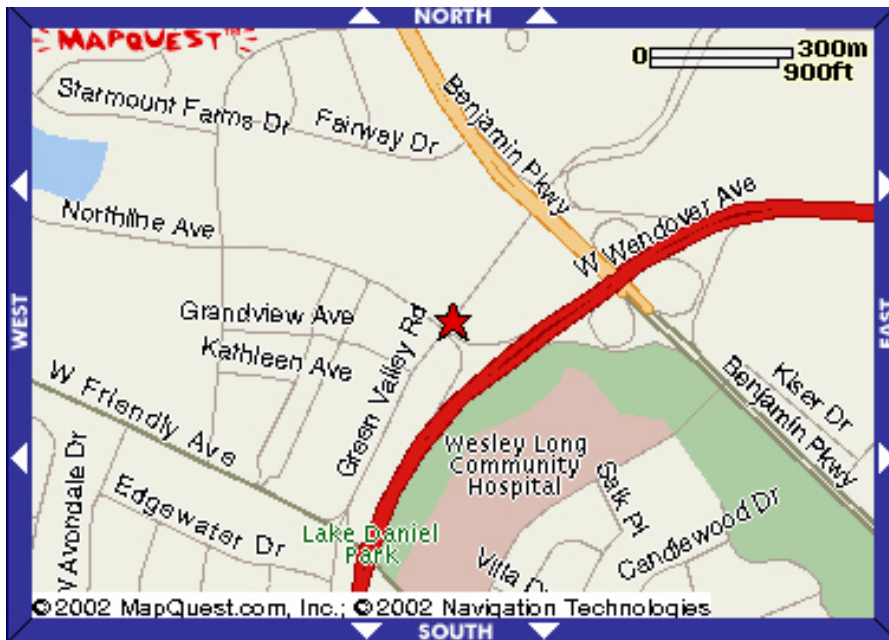

Directions to the O.Henry Hotel

624 Green Valley Road 336.854.2015800.965.8259

Off Wendover Avenue at Benjamin Parkway, at Friendly Center.

O.HENRY HOTEL
624 Green Valley Road
Greensboro, NC
336.854.2000
800.965.8259

FROM I-40: Take Wendover Avenue East follow for approximately 7 miles. Take Benjamin Parkway North exit. Get in the left lane. Turn left at stoplight onto Green Valley Road. The O.Henry Hotel and Green Valley Grill will be on your left.

Greensboro, North Carolina
624 Green Valley Rd.
off Wendover Ave. & Benjamin Pkwy. at
Friendly Center
toll-free 800.965.8259 • 336.854.2000