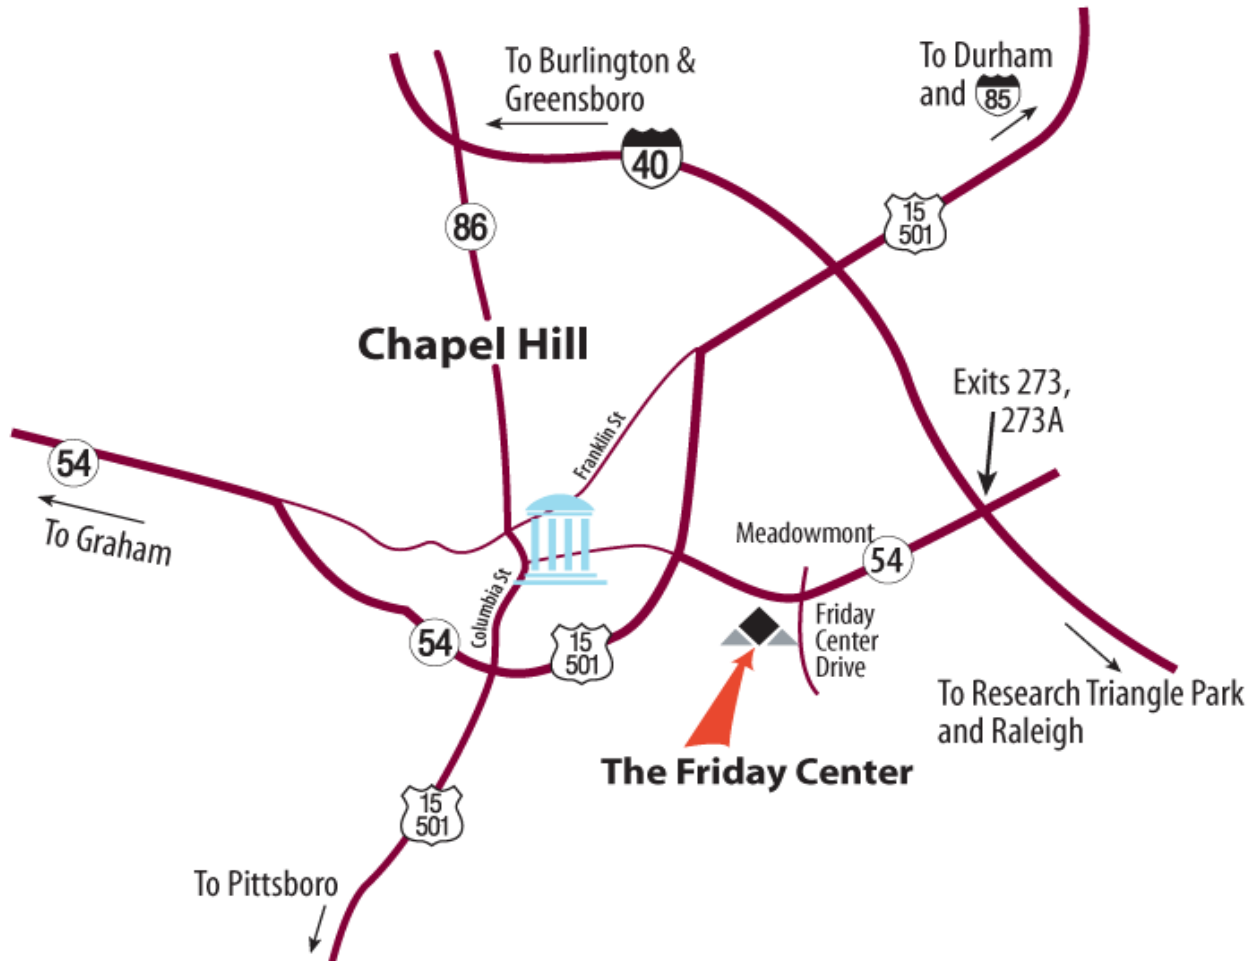

**Directions to The Friday Center**  
100 Friday Center Drive  
Campus Box 1020  
Chapel Hill, NC 27599-1020  
Toll free (866) 441-3683 Local (919) 962-3000

The Friday Center is located at 100 Friday Center Drive, Chapel Hill, NC 27517, approximately three miles east of the UNC-Chapel Hill campus, just off Highway 54 East (Raleigh Road). The Center is a short distance from Interstate 40 (from Raleigh, I-40 exit 273A; from Greensboro, I-40 exit 273). The Center has parking for 500 vehicles as well as additional space for charter buses. The Center is served by both public and private transportation services

**From Winston-Salem, Greensboro, and points West:** Take I-40 East to Exit 273 (Hwy 54 West/Chapel Hill). Turn right at top of ramp. Proceed to the fifth stoplight, turn left onto Friday Center Drive (approximately two miles), and take the second right into the Friday Center parking area. Guest parking is on the left; the Friday Center is on the right.

**From Durham:** Take I-85 South to 15-501. Take I-40 East to Exit 273 and follow the directions above.

**From Charlotte:** Take I-85 North to Greensboro (I-85 and I-40 intersect in Greensboro) and follow the directions from Greensboro above.

**From Raleigh:** Take I-40 to Exit 273A (Hwy 54 West/Chapel Hill). Proceed to the fifth stoplight, turn left onto Friday Center Drive (approximately two miles), and take the second right into the Friday Center parking area. Guest parking is on the left; the Friday Center is on the right.