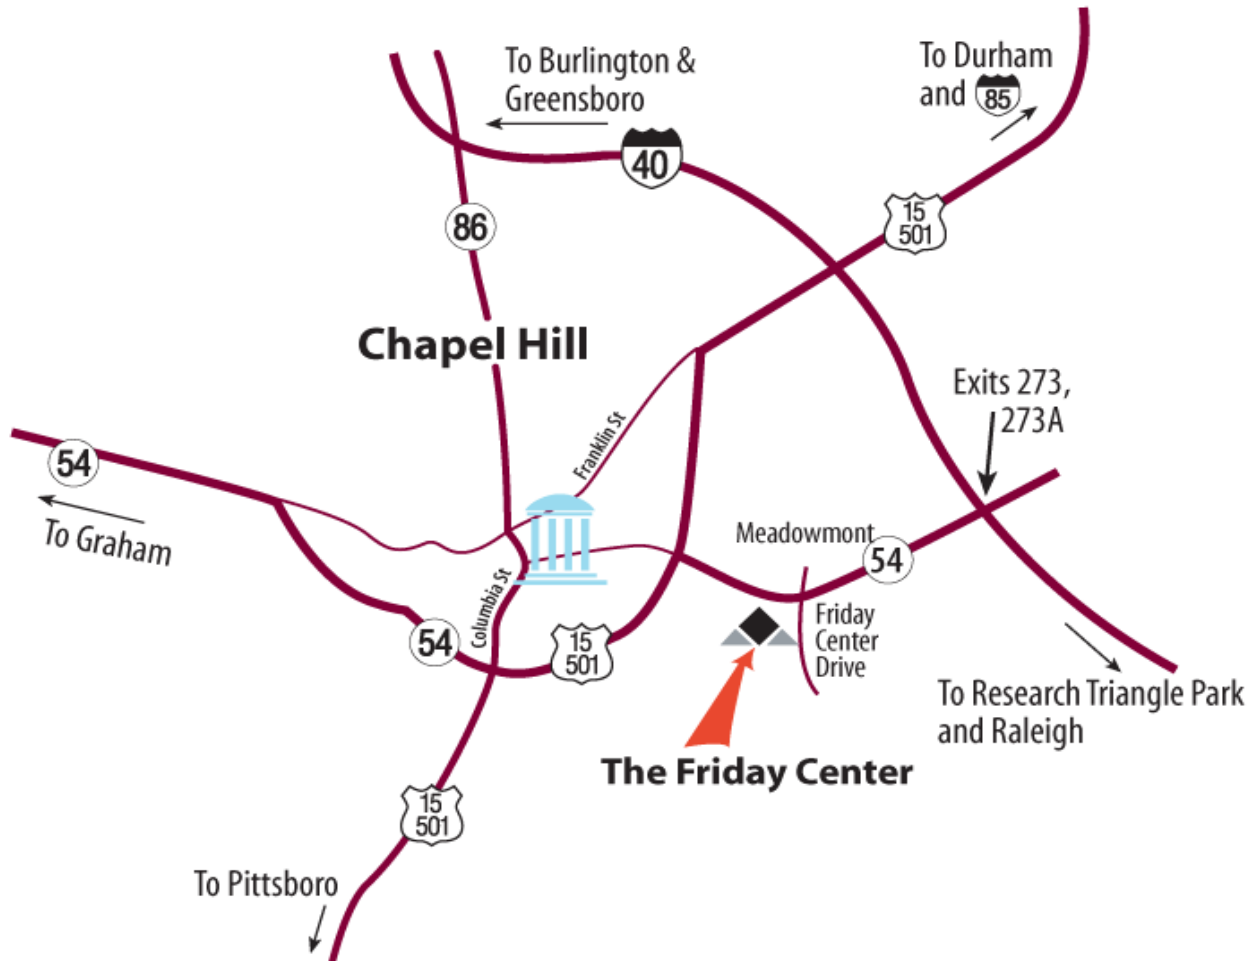

Directions to The Friday Center
100 Friday Center Drive
Campus Box 1020
Chapel Hill, NC 27599-1020
Toll free (866) 441-3683 Local (919) 962-3000

The Friday Center is located at 100 Friday Center Drive, Chapel Hill, NC 27517, approximately three miles east of the UNC-Chapel Hill campus, just off Highway 54 East (Raleigh Road). The Center is a short distance from Interstate 40 (from Raleigh, I-40 exit 273A; from Greensboro, I-40 exit 273). The Center has parking for 500 vehicles as well as additional space for charter buses. The Center is served by both public and private transportation services

From Winston-Salem, Greensboro, and points West: Take I-40 East to Exit 273 (Hwy 54 West/Chapel Hill). Turn right at top of ramp. Proceed to the fifth stoplight, turn left onto Friday Center Drive (approximately two miles), and take the second right into the Friday Center parking area. Guest parking is on the left; the Friday Center is on the right.

From Durham: Take I-85 South to 15-501. Take I-40 East to Exit 273 and follow the directions above.

From Charlotte: Take I-85 North to Greensboro (I-85 and I-40 intersect in Greensboro) and follow the directions from Greensboro above.

From Raleigh: Take I-40 to Exit 273A (Hwy 54 West/Chapel Hill). Proceed to the fifth stoplight, turn left onto Friday Center Drive (approximately two miles), and take the second right into the Friday Center parking area. Guest parking is on the left; the Friday Center is on the right.